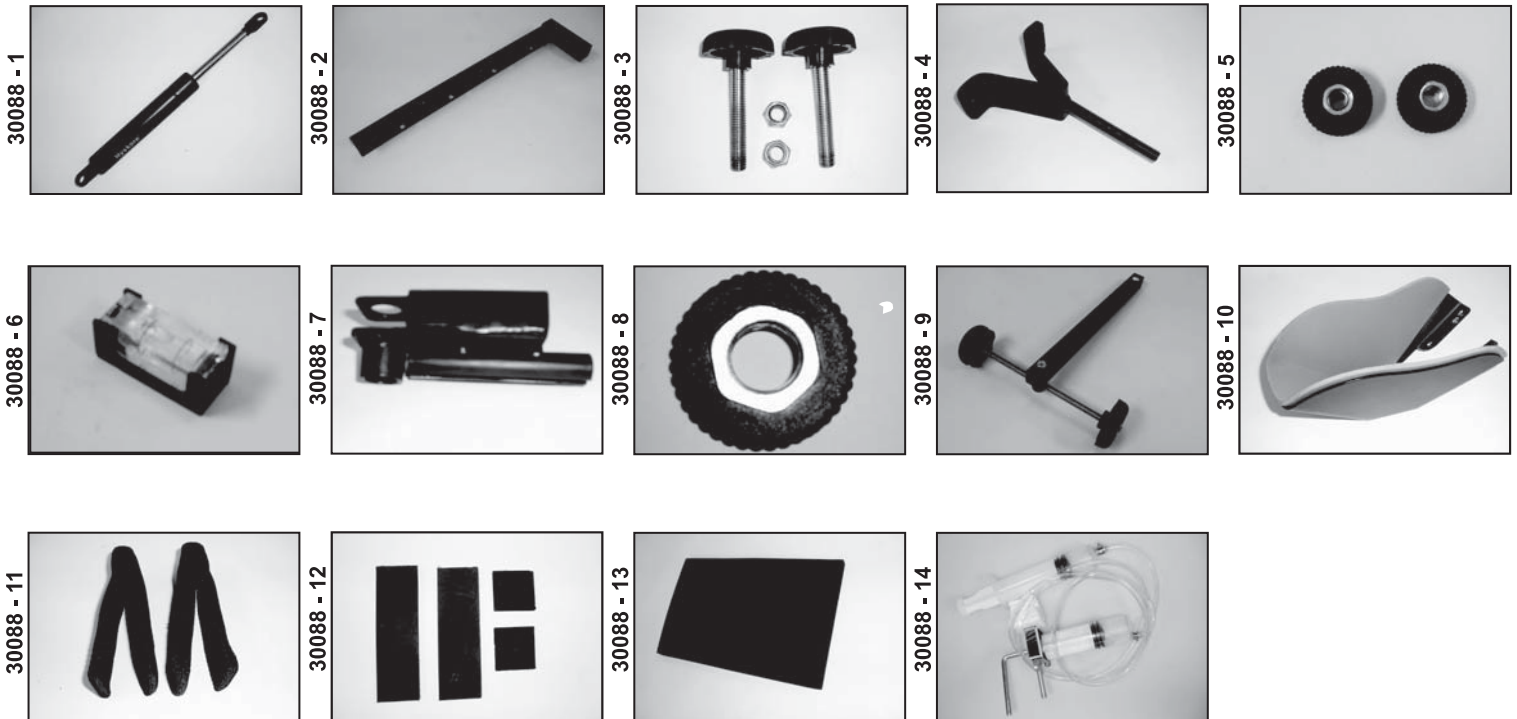

• REPLACEMENT PARTS •

These are replacement parts for purchase and do not represent contents of the set.

Parts List & Pricing:

30088 - 1	Compression Damper	\$ 37.50
30088 - 2	Bench Grip Arm	\$ 27.50
30088 - 3	Cant Adjustment Knob Set	\$ 17.50
30088 - 4	V" Notch Support	\$ 22.50
30088 - 5	M10 Knobs for V Notch Support - 2 Knobs	\$ 7.50
30088 - 6	Magnetic Backed Spirit Level	\$ 7.50
30088 - 7	Rear Guide and Fine Elevation Bracket	\$ 15.00
30088 - 8	M12 x 1.0 Fine Elevation Knob	\$ 7.50
30088 - 9	Windage Arm and Screw Set	\$ 27.50
30088 - 10	Butt Socket	\$ 17.50
30088 - 11	Velcro Web Strap Set - 2 Straps	\$ 15.00
30088 - 12	Foam Pads (must be glued in place)	\$ 7.50
30088 - 13	Foam Pads (for inside butt of socket)	\$ 7.50
30088 - 14	Hydraulic Trigger Release Set	\$ 22.50