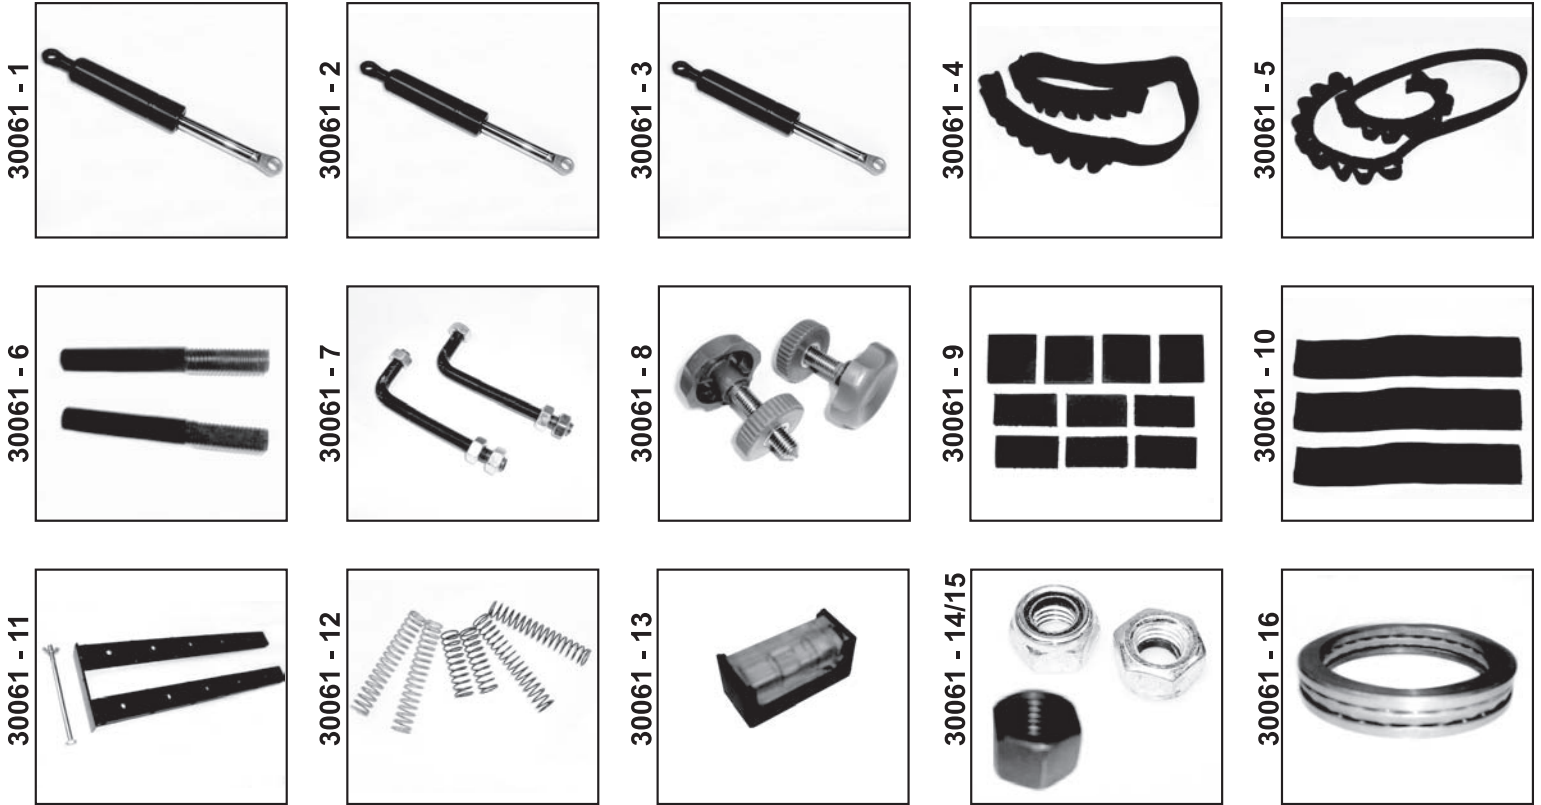

• REPLACEMENT PARTS •

These are replacement parts for purchase and do not represent contents of the set.

Parts List & Pricing:

30061 - 1	Compression Damper 22 lbs.	\$ 32.50
30061 - 2	Compression Damper 17 lbs.	\$ 32.50
30061 - 3	Compression Damper 11 lbs.	\$ 32.50
30061 - 4	Recoil Transfer Strap 70mm	\$ 19.50
30061 - 5	Recoil Transfer Strap 25mm	\$ 15.00
30061 - 6	Recoil Transfer Pins 2 pc	\$ 7.50
30061 - 7	Elevation Lockdown Set	\$ 7.50
30061 - 8	Leveling Jack & Knob Set	\$ 10.00
30061 - 9	Foam Pad Set (4 Pads + 6 Pads)	\$ 7.50
30061 - 10	Forend Restraining Straps - 3 pcs	\$ 12.50
30061 - 11	Bench Grip Set	\$ 32.50
30061 - 12	Coil Spring Set - 6 Springs	\$ 15.00
30061 - 13	Magnetic Spirit Level	\$ 7.50
30061 - 14	16mm Insert Lock Nut	\$ 5.00
30061 - 15	12mm Insert Lock Nut - 2 pcs	\$ 5.00
30061 - 16	Bearing Set	\$ 37.50