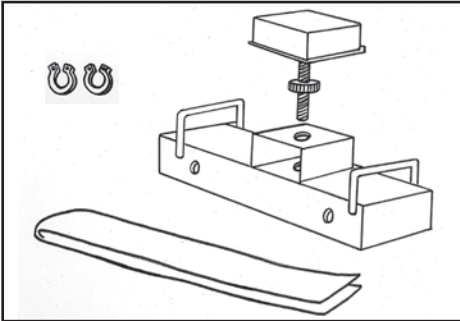

30022 - 2

30022 - 3