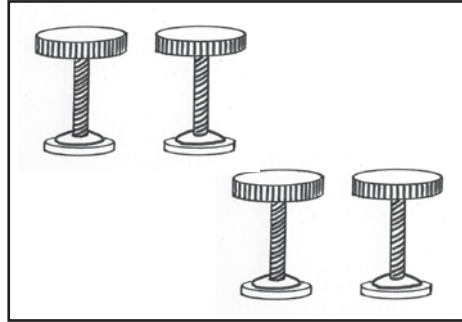

30022 - Replacement Parts

30021 - 1

30021 - 5

30022 - 1

30022 - 2

30022 - 3

30022 - 4

30022 - 5

30022 - 6

30022 - 7

Parts List:

30021 - 1	Elevator Assembly	$ 35.00
30021 - 5	Leveling Jack - 4 Pc. Set	$ 17.50
30022 - 1	Front Support Base (Includes 2 Snap Rings)	$ 22.50
30022 - 2	Forend Support Base (Includes Strap & 2 Snap Rings)	$ 17.50
30022 - 3	Extension Tube Set (Includes 6 Snap Rings)	$ 22.50
30022 - 4	Pad Set - Includes Strap	$ 13.50
30022 - 5	Utility Tray	$ 5.50
30022 - 6	Vise Assembly (Includes 4 Snap Rings)	$ 37.50
30022 - 7	50 2" & 50 3" Sighting Markers (Includes Shipping)	$ 12.50