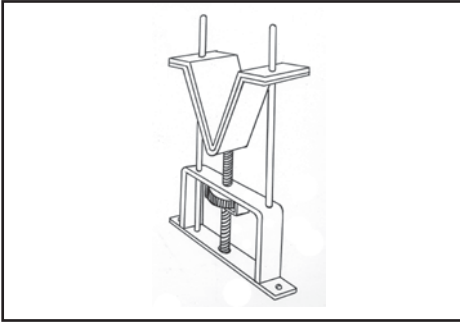

30022 - Replacement Parts

30021 - 1

30021 - 5