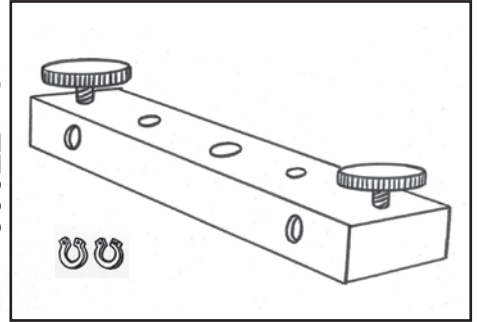

30022 - Replacement Parts

30021 - 1

30021 - 5

30022 - 1

30022 - 2

30022 - 3

30022 - 4

30022 - 5

30022 - 6

30022 - 7

Parts List:

30021 - 1	Elevator Assembly	$ 35.00
30021 - 5	Leveling Jack - 4 Pc. Set	$ 17.50
30022 - 1	Front Support Base (Includes 2 Snap Rings)	$ 22.50
30022 - 2	Forend Support Base (Includes Strap & 2 Snap Rings)	$ 17.50
30022 - 3	Extension Tube Set (Includes 6 Snap Rings)	$ 22.50
30022 - 4	Pad Set - Includes Strap	$ 13.50
30022 - 5	Utility Tray	$ 5.50
30022 - 6	Vise Assembly (Includes 4 Snap Rings)	$ 37.50
30022 - 7	50 2" & 50 3" Sighting Markers (Includes Shipping)	$ 12.50