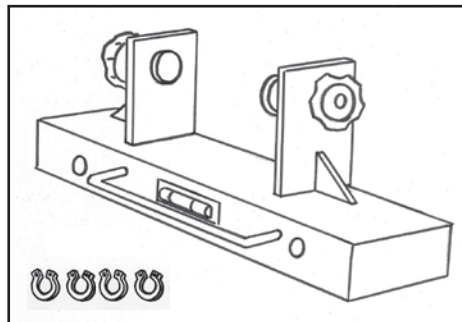

30022 - Replacement Parts

30021 - 1

30021 - 5

30022 - 1

30022 - 2

30022 - 3

30022 - 4

30022 - 5

30022 - 6

30022 - 7

Parts List:

30021 - 1	Elevator Assembly	$ 35.00
30021 - 5	Leveling Jack - 4 Pc. Set	$ 17.50
30022 - 1	Front Support Base (Includes 2 Snap Rings)	$ 22.50
30022 - 2	Forend Support Base (Includes Strap & 2 Snap Rings)	$ 17.50
30022 - 3	Extension Tube Set (Includes 6 Snap Rings)	$ 22.50
30022 - 4	Pad Set - Includes Strap	$ 13.50
30022 - 5	Utility Tray	$ 5.50
30022 - 6	Vise Assembly (Includes 4 Snap Rings)	$ 37.50
30022 - 7	50 2" & 50 3" Sighting Markers (Includes Shipping)	$ 12.50