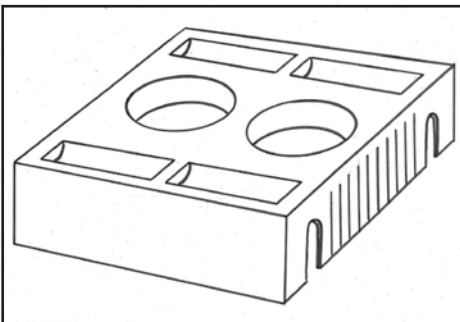

30022 - 5

30022 - 6