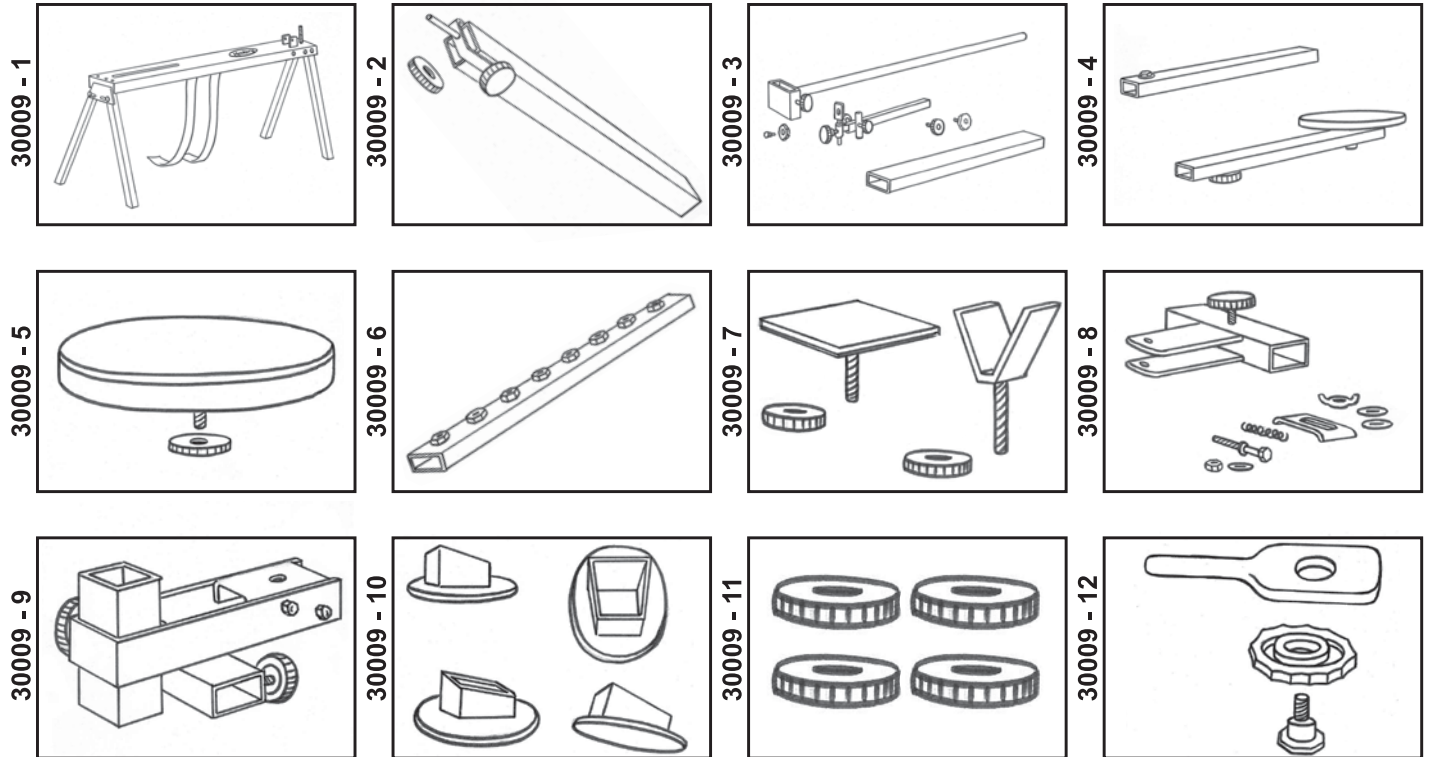

Check if Shipping & Billing Address are the same
 Ship To: _____
 Billing Address: _____
 City: _____
 State & Zip Code: _____
 Phone #: (____) _____

Item #	Description	Quantity	Cost	Total
30009-1	Base & Leg Assembly		\$35.00	
30009-2	Mast Assembly		\$22.50	
30009-3	Spotting Scope Stand Assembly		\$25.50	
30009-4	Arm Rest Assembly		\$22.50	
30009-5	Seat & Nut Set		\$22.50	
30009-6	Gun Rest Support Arm		\$19.50	
30009-7	Pedestal & "V" Notch Gun Rest Set		\$25.50	
30009-8	Mast Arm Bracket		\$27.50	
30009-9	Arm Rest & Scope Stand Clamp Assembly		\$27.50	
30009-10	Feet - 4 Pc. Set		\$ 9.50	
30009-11	Locking Nut Set - 4 Pcs.		\$ 9.50	
30009-12	Scope Mount Nut, Shoulder Bolt & Bracket		\$12.50	
SHIPPING & HANDLING		** \$10.00 Shipping & Handling to Lower 48 States** ** \$25.00 Shipping & Handling to Alaska, Hawaii, Puerto Rico**		

VISA MASTERCARD

Credit Card # _____
 Expiration Date: _____ OR _____

TAX: NYS Resident add 8.625% SalesTax or Prevailing Rate

TOTAL: _____

• REPLACEMENT PARTS •

30009 - 1	Base & Leg Assembly	\$ 35.00
30009 - 2	Mast Assembly	\$ 22.50
30009 - 3	Spotting Scope Stand Assembly	\$ 25.50
30009 - 4	Arm Rest Assembly	\$ 22.50
30009 - 5	Seat & Nut Set	\$ 22.50
30009 - 6	Gun Rest Support Arm	\$ 19.50
30009 - 7	Pedestal & "V" Notch Gun Rest Set	\$ 25.50
30009 - 8	Mast Arm Bracket	\$ 27.50
30009 - 9	Arm Rest & Scope Stand Clamp Assembly	\$ 27.50
30009 - 10	Feet - 4 Pc. Set	\$ 9.50
30009 - 11	Locking Nut Set - 4 Pcs.	\$ 9.50
30009 - 12	Scope Mount Nut, Shoulder Bolt & Bracket	\$ 12.50